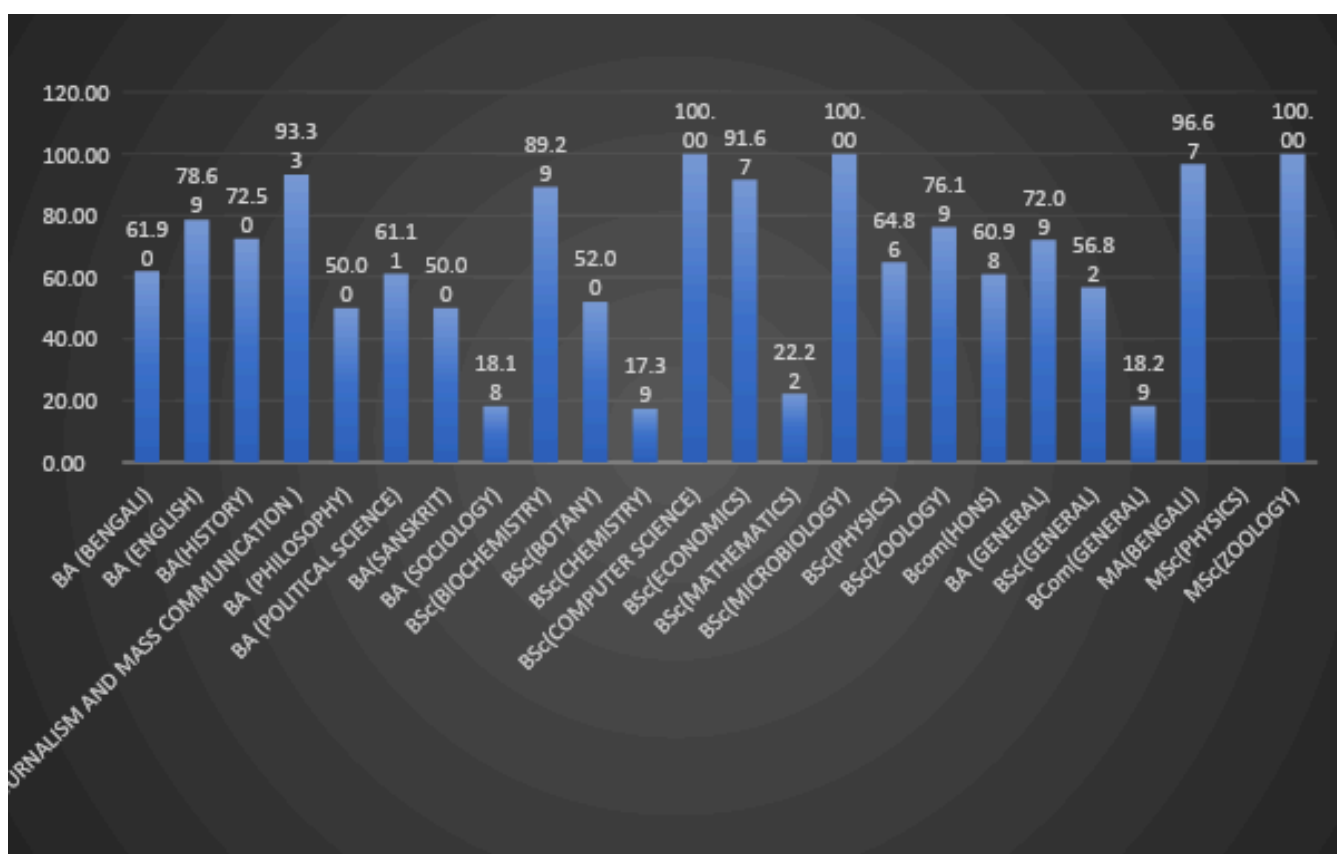

**GURUDAS COLLEGE  
(GOVT. SPONSORED)  
NARIKELDANGA, KOLKATA-700054**

**Results data tabulated as per information after result publication:**

On the basis of performance data received after the publication of results, Gurudas College Results Committee evaluated the same.

**Modified Results (Post-Review/Semester Clearance/Etc.) as on 26/4/24:**

Modified results data and student progression information was presented before the Teachers' Council by the department heads, following which it was discussed in detail by the teachers' forum. Departments have also undertaken their own discussion of results and student progression as per practice.