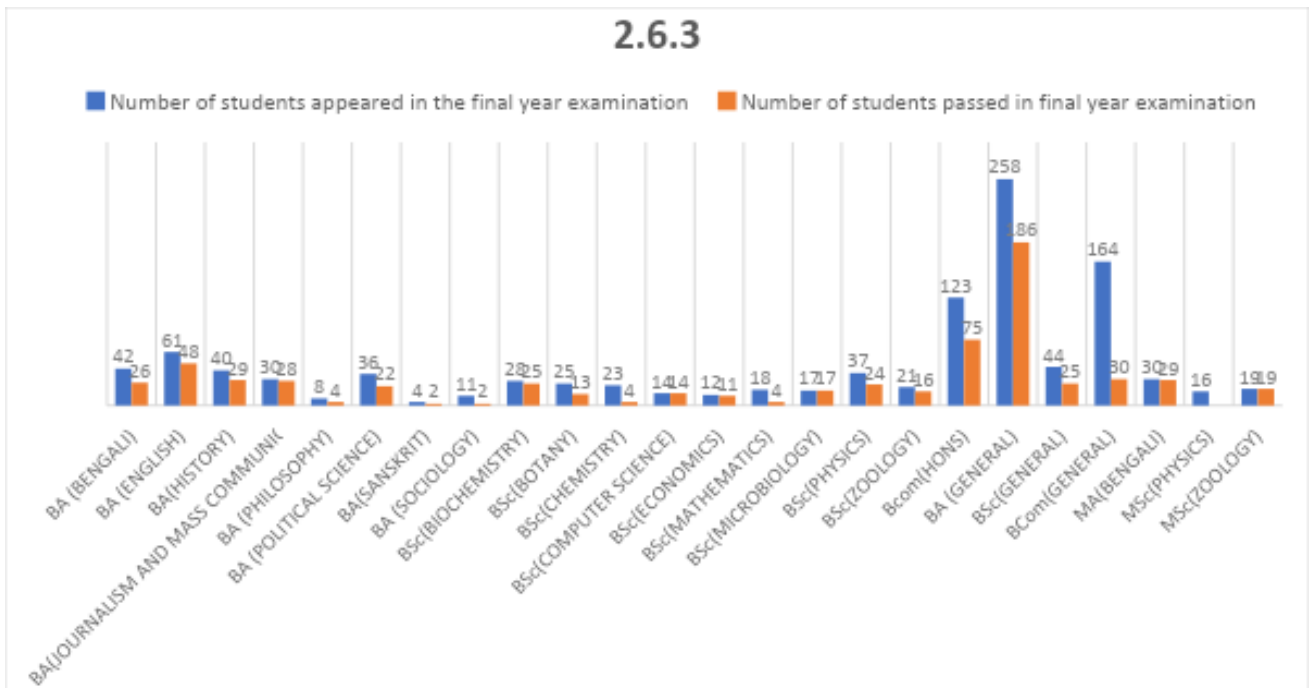

**GURUDAS COLLEGE  
(GOVT. SPONSORED)  
NARIKELDANGA, KOLKATA-700054**

**Results data tabulated as per information after result publication:**

On the basis of performance data received after the publication of results, Gurudas College Results Committee evaluated the same.

**Modified Results (Post-Review/Semester Clearance/Etc.) as on 26/4/24:**

Modified results data and student progression information was presented before the Teachers' Council by the department heads, following which it was discussed in detail by the teachers' forum. Departments have also undertaken their own discussion of results and student progression as per practice.