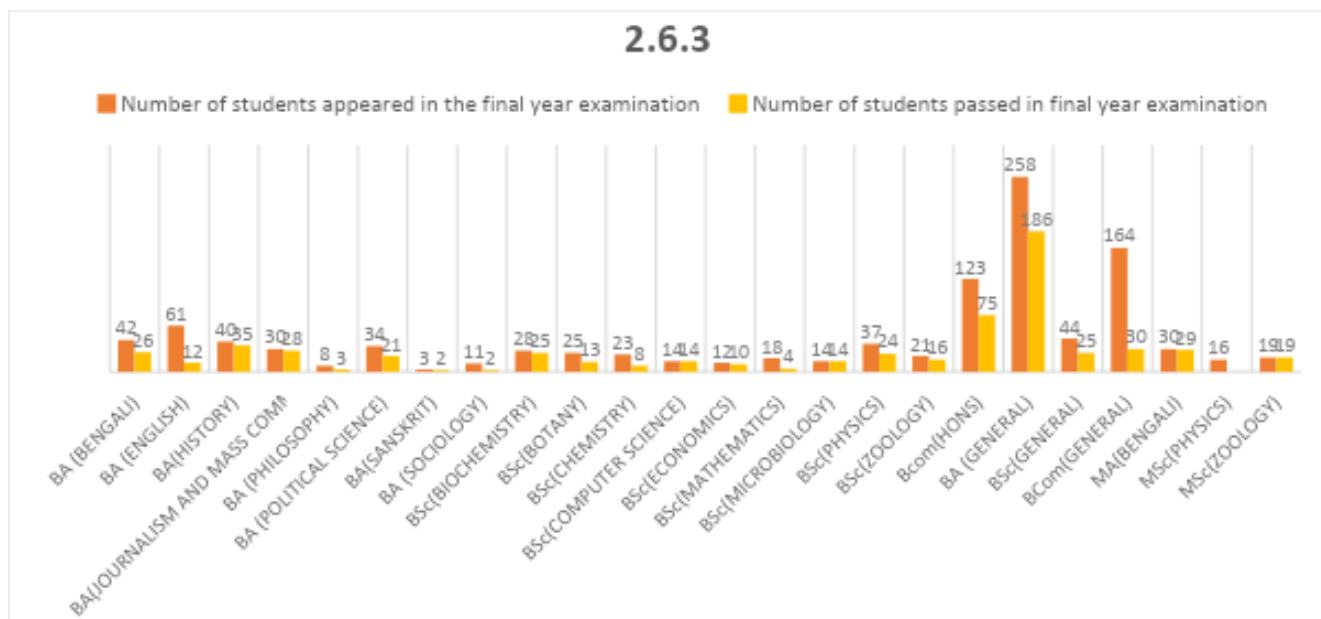

**GURUDAS COLLEGE  
(GOVT. SPONSORED)  
NARIKELDANGA, KOLKATA-700054**

**Results data tabulated as per information after result publication:**

On the basis of performance data received after the publication of results, Gurudas College Results Committee evaluated the same.

**Modified Results (Post-Review/Semester Clearance/Etc.) as on 26/4/24:**

Modified results data and student progression information was presented before the Teachers' Council by the department heads, following which it was discussed in detail by the teachers' forum. Departments have also undertaken their own discussion of results and student progression as per practice.