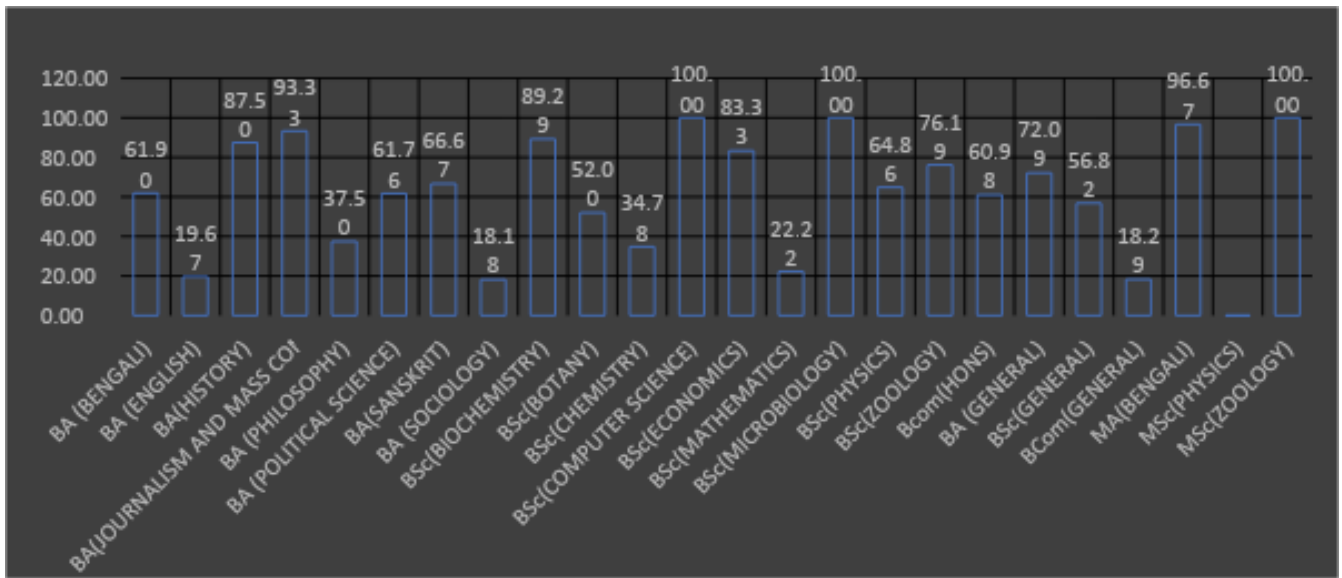

**GURUDAS COLLEGE  
(GOVT. SPONSORED)  
NARIKELDANGA, KOLKATA-700054**

**Results data tabulated as per information after result publication:**

On the basis of performance data received after the publication of results, Gurudas College Results Committee evaluated the same.

**Modified Results (Post-Review/Semester Clearance/Etc.) as on 26/4/24:**

Modified results data and student progression information was presented before the Teachers' Council by the department heads, following which it was discussed in detail by the teachers' forum. Departments have also undertaken their own discussion of results and student progression as per practice.